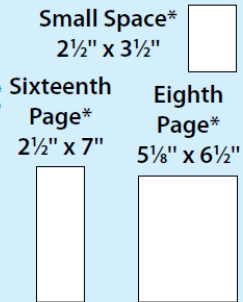

Mechanical Requirements

Page Unit Sizes (width x height)

CHOOSE
YOUR
LOOK!

We offer FREE in-house ad design.
*Additional sizes available.

The Ellsworth
American.

1 Printing House Sq., Ellsworth
207-667-2576
www.ellsworthamerican.com

Mount Desert
Islander

310 Main Street, Bar Harbor
207-288-0556
www.mdislander.com